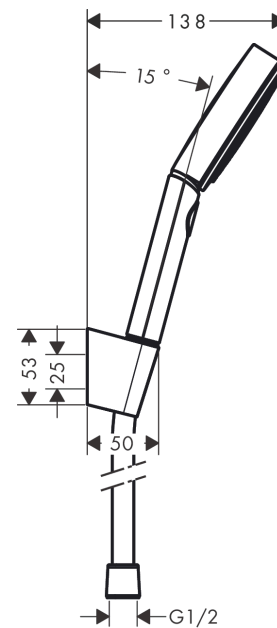

Pulsify Select S

Shower holder set 105 3jet Relaxation with shower hose 125 cm

Finish: **Matt White** Article Number: **24302700**

Description

product features

- consists of: hand shower, shower holder, shower hose
- shower head size: 105 mm
- integrated support function
- spray type: PowderRain, IntenseRain, Massage spray
- convenient spray selection via Select button
- maximum flow rate at 3 bar: 11,4 l/min
- minimum flow pressure: 1 bar
- operating pressure: min. 1 bar/max. 6 bar
- pivot connector prevents hose from tangling
- wall supports made of plastic
- rinseable sieve insert

Technology

Design awards

reddot winner 2021

Product image

Scale drawing

Flowchart

The consumption was measured in combination with the appropriate fittings (thermostat/mixer/in-wall valve) to reflect actual application in practice.