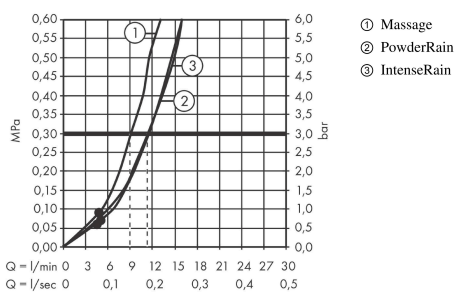

Pulsify Select S

Shower holder set 105 3jet Relaxation with shower hose 125 cm

Finish: **Matt White** Article Number: **24302700**

Description

product features

- consists of: hand shower, shower holder, shower hose
- shower head size: 105 mm
- integrated support function
- spray type: PowderRain, IntenseRain, Massage spray
- convenient spray selection via Select button
- maximum flow rate at 3 bar: 11,4 l/min
- minimum flow pressure: 1 bar
- operating pressure: min. 1 bar/max. 6 bar
- pivot connector prevents hose from tangling
- wall supports made of plastic
- rinseable sieve insert

Technology

Design awards

reddot winner 2021

Product image

Scale drawing

Flowchart

The consumption was measured in combination with the appropriate fittings (thermostat/mixer/in-wall valve) to reflect actual application in practice.